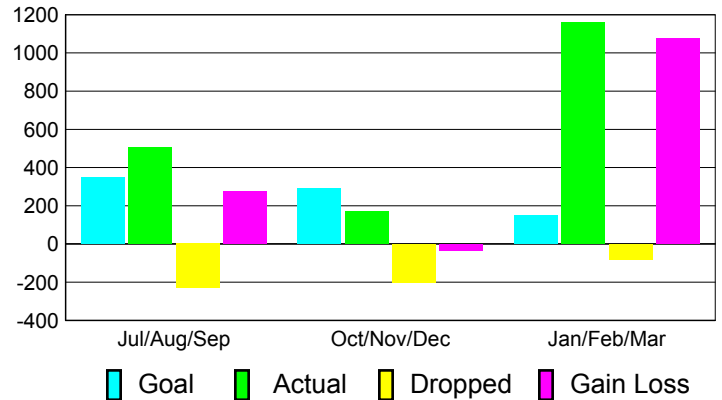

Membership Results 2010-2011

Goal, New, Dropped, Gain/Loss

Comparison of Membership Gain/Loss

Current Year Compared to the Previous Year