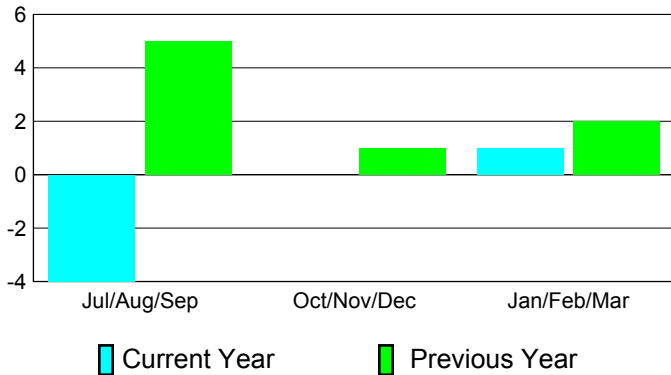

2010-2011 GMT Reports for District (or Undistricted) **District 323A3**

GMT: KAMLESH JAIN

Location: INDIA

GMT CA: 6

CLUBS

Club Results
2010-2011

Clubs
2009-2010

Month	New Club Goal	Actual New Clubs	Actual Dropped Clubs	Gain/Loss of Clubs	Gain/Loss of Clubs
Jul/Aug/Sep	5	1	-5	-4	5
Oct/Nov/Dec	2	1	-1	0	1
Jan/Feb/Mar	0	0	1	1	2
Totals	7	2	-5	-3	8

Club Results 2010-2011

Goal, New, Dropped, Gain/Loss

Comparison of Club Gain/Loss

Current Year Compared to the Previous Year

YTD Status Quo Clubs 2010-2011

Status Quo Clubs Compared to Status Quo Members

MEMBERSHIP