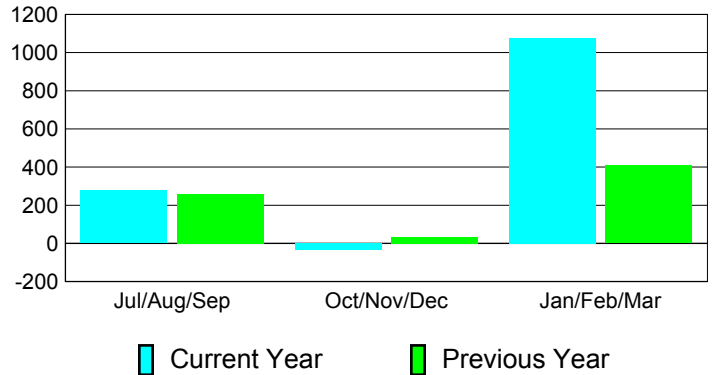

Membership Results
2010-2011

Membership
2009-2010

Month	Net Memb Goal	Actual New Memb	Actual Dropped Memb	Gain/Loss of Memb	Gain/Loss of Memb
Jul/Aug/Sep	350	508	-231	277	260
Oct/Nov/Dec	290	169	-201	-32	34
Jan/Feb/Mar	150	1160	-82	1078	409
Totals	790	1837	-514	1323	703

Membership Results 2010-2011

Goal, New, Dropped, Gain/Loss

Comparison of Membership Gain/Loss

Current Year Compared to the Previous Year

Gender Comparison 2010-2011

Jul/Aug/Sep

Oct/Nov/Dec

Jan/Feb/Mar