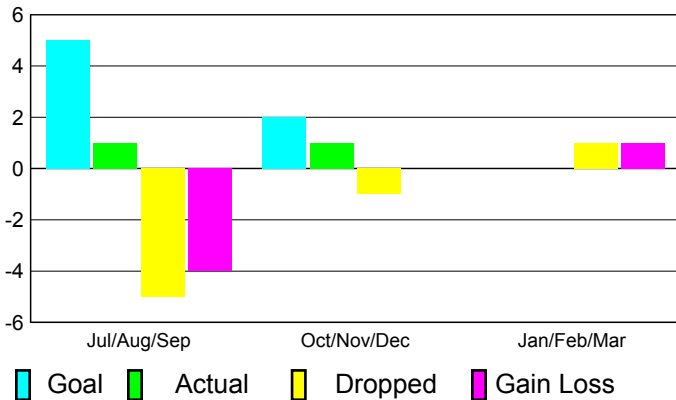

2010-2011 GMT Reports for District (or Undistricted) **District 323A3**

GMT: KAMLESH JAIN

Location: INDIA

GMT CA: 6

CLUBS

Club Results
2010-2011

Clubs
2009-2010

Month	New Club Goal	Actual New Clubs	Actual Dropped Clubs	Gain/Loss of Clubs	Gain/Loss of Clubs
Jul/Aug/Sep	5	1	-5	-4	5
Oct/Nov/Dec	2	1	-1	0	1
Jan/Feb/Mar	0	0	1	1	2
Totals	7	2	-5	-3	8

Club Results 2010-2011

Goal, New, Dropped, Gain/Loss

Comparison of Club Gain/Loss

Current Year Compared to the Previous Year

YTD Status Quo Clubs 2010-2011

Status Quo Clubs Compared to Status Quo Members

MEMBERSHIP